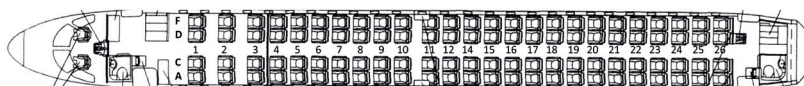

Seatmaps

EMBRAER E190-100LR, 100 seats

Technicals, Safety & More

ERJ 190-100LR	
Seats	100
Seat Pitch	44" / 33" / 31"
Engines	CF34-10E5
Catering	Atlas Equipment (12)
Min. Crew	2 Pilots, 2 Cabin
MTOW	50,300 kg
Base	Cologne, Germany
IOSA	✓
EASA compliant AOC	✓
IATA	✓
CARA	planned
Employees	120

Our long-term partners:

easyJet

AIRFRANCE

FINNAIR

sky express

HOP!

BRA

Contact: sales@germanairways.com

Phone: +49 (0) 152 510 613 41 (24/7)

www.germanairways.com